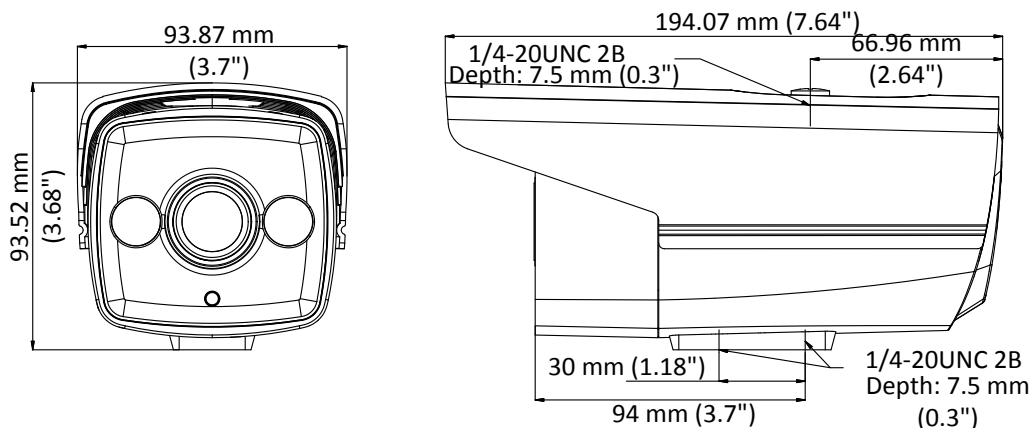

Dimensions

Accessories

DS-1298ZJ (Standard)
Wall Mounting Bracket

DS-1292ZJ (Optional)
Wall Mounting Bracket

DS-1296ZJ (Optional)
Wall Mounting Bracket

Distributed by