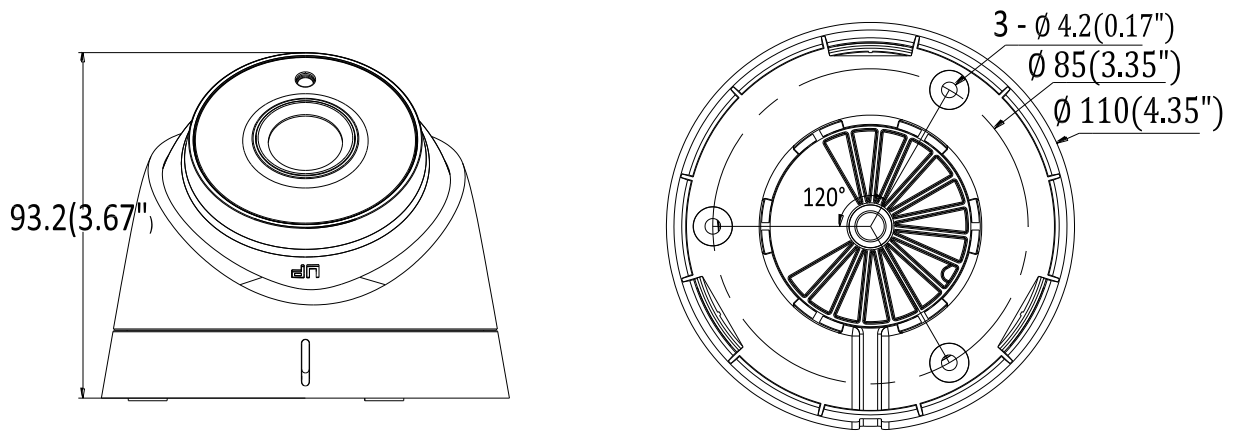

Dimensions