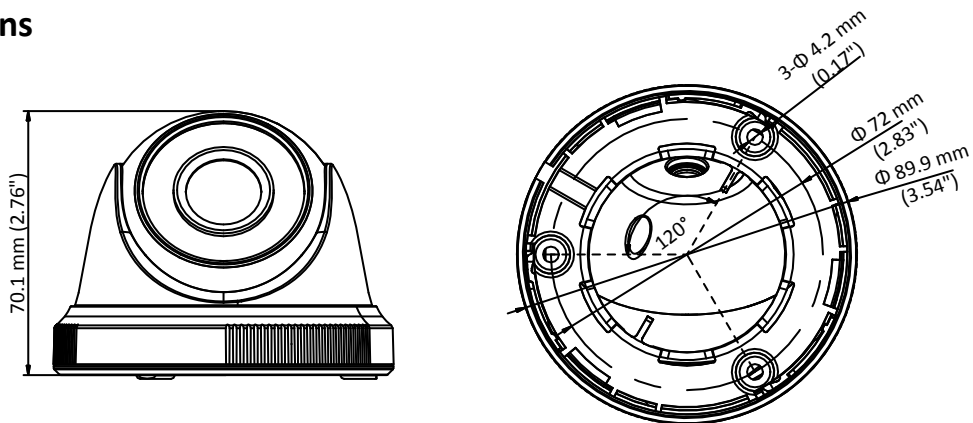

Dimensions