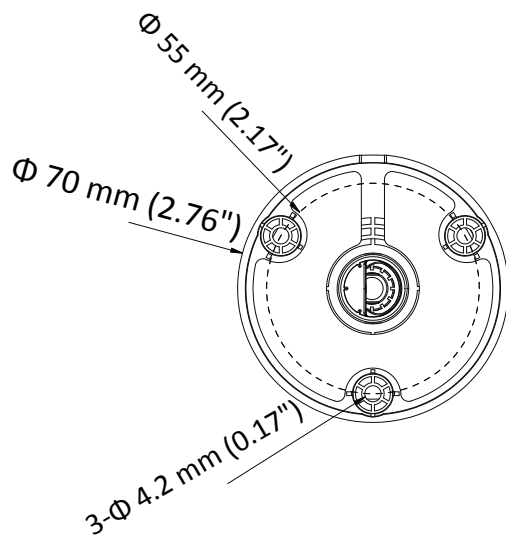

### Key Features

- 2 megapixel high performance CMOS
- Analog HD output, up to 1080p resolution
- Day/Night switch
- Smart IR
- Up to 20 m IR distance
- Switchable TVI/AHD/CVI/CVBS
- IP66

## Specifications

<b>Camera</b>	
Image Sensor	2MP CMOS Image Sensor
Signal System	PAL/NTSC
Effective Pixels	1920 (H) × 1080 (V)
Min. illumination	0.01 Lux@(F1.2,AGC ON),0 Lux with IR
Shutter Time	1/25 (1/30) s to 1/50,000 s
Lens	2.8 mm, 3.6 mm, 6 mm optional
	Field of view: 103° (2.8 mm), 82.2° (3.6 mm), 54° (6 mm)
Lens Mount	M12
Day & Night	ICR
Angle Adjustment	Pan: 0° to 360°, Tilt: 0° to 180°, Rotation: 0° to 360°
Synchronization	Internal synchronization
Video Frame Rate	1080p@25fps/1080p@30fps
HD Video Output	1 analog HD output
S/N Ratio	>62 dB
<b>General</b>	
Operating Conditions	-40 °C to 60 °C (-40 °F to 140 °F), Humidity 90% or less (non-condensation)
Power Supply	12 V DC ± 15%
Power Consumption	Max. 4 W
Protection Level	IP66
IR Range	Up to 20 m
Dimensions	Φ 70 mm × 154.5 mm ( 2.76" × 6.08")
Weight	400 g (0.88 lb.)

## Dimensions