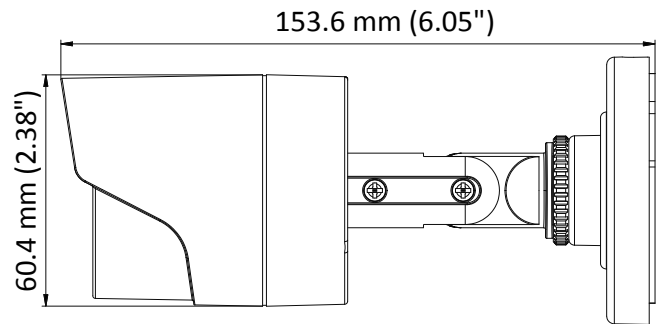

## Specifications

<b>Camera</b>	
Image Sensor	2MP CMOS Image Sensor
Signal System	PAL/NTSC
Effective Pixels	1920 (H) × 1080 (V)
Min. illumination	0.01 Lux@(F1.2,AGC ON),0 Lux with IR
Shutter Time	1/25 (1/30) s to 1/50,000 s
Lens	2.8 mm, 3.6 mm, 6 mm optional
	Field of view: 103° (2.8 mm), 82.2° (3.6 mm), 54° (6 mm)
Lens Mount	M12
Day & Night	ICR
Angle Adjustment	Pan: 0° to 360°, Tilt: 0° to 180°, Rotation: 0° to 360°
Synchronization	Internal synchronization
Video Frame Rate	1080p@25fps/1080p@30fps
HD Video Output	1 analog HD output
S/N Ratio	>62 dB
<b>General</b>	
Operating Conditions	-40 °C to 60 °C (-40 °F to 140 °F), Humidity 90% or less (non-condensation)
Power Supply	12 V DC ± 15%
Power Consumption	Max. 4 W
Protection Level	IP66
IR Range	Up to 20 m
Dimensions	Φ 70 mm × 154.5 mm ( 2.76" × 6.08")
Weight	400 g (0.88 lb.)

## Dimensions